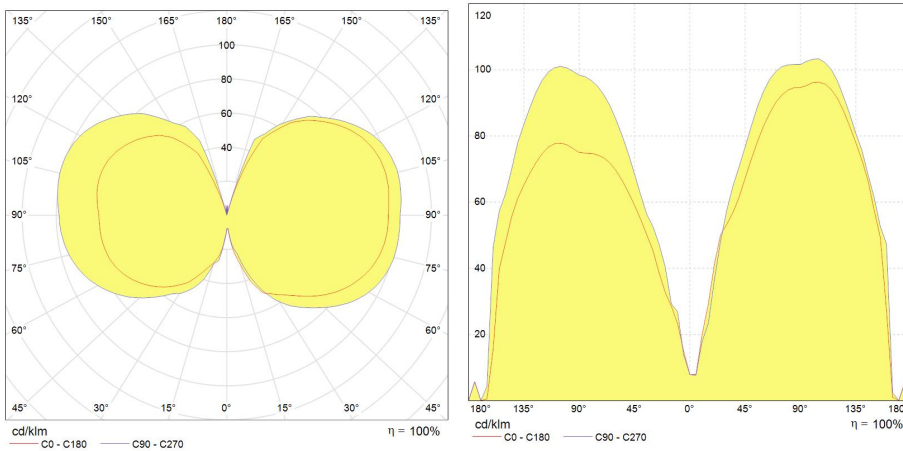

Photometric Data