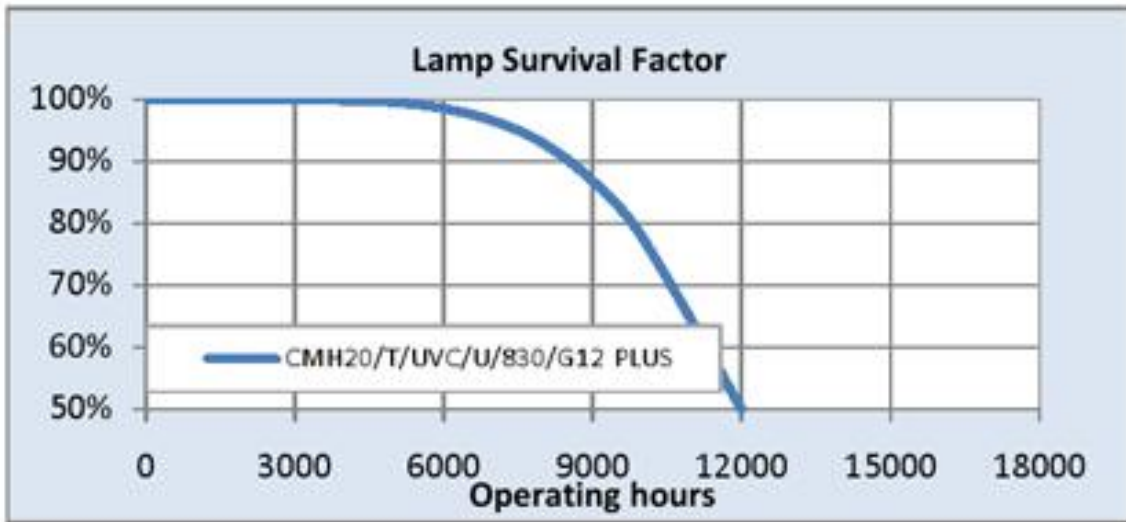

Survival data