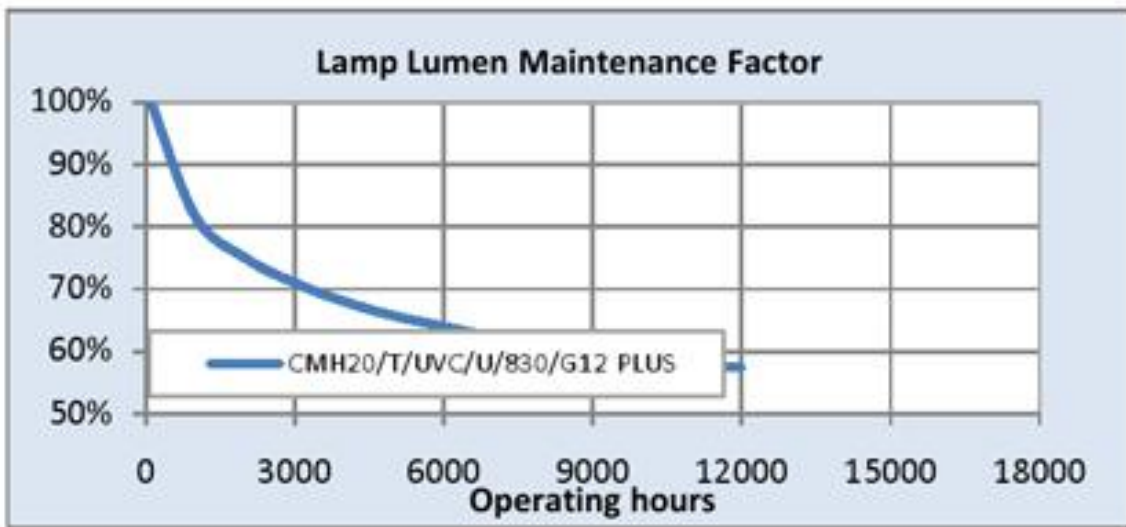

Lumen maintenance data